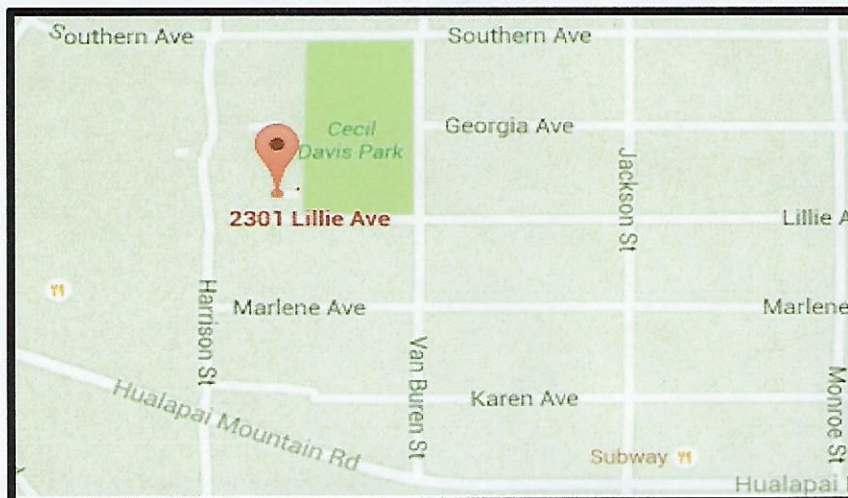

DIG it Kingman
Community Gardens

P.O. Box 3983, Kingman, AZ 86402-3983

 www.Facebook.com/digitkingman
Digitkingmancommunitygardens.org

**DEDICATION DAY AT THE
GARDEN**

Dedicating the Eagle Scout Garden Beds
Little Free Library New Benches
Children's Garden Area Art Work

Saturday, September 22, 2018

10:00-11:30am

Refreshments Will Follow

Bring a Chair and Hat

Located next to Cecil Davis Park, at 2301 Lillie Avenue.

**EAGLE
PROJECT**