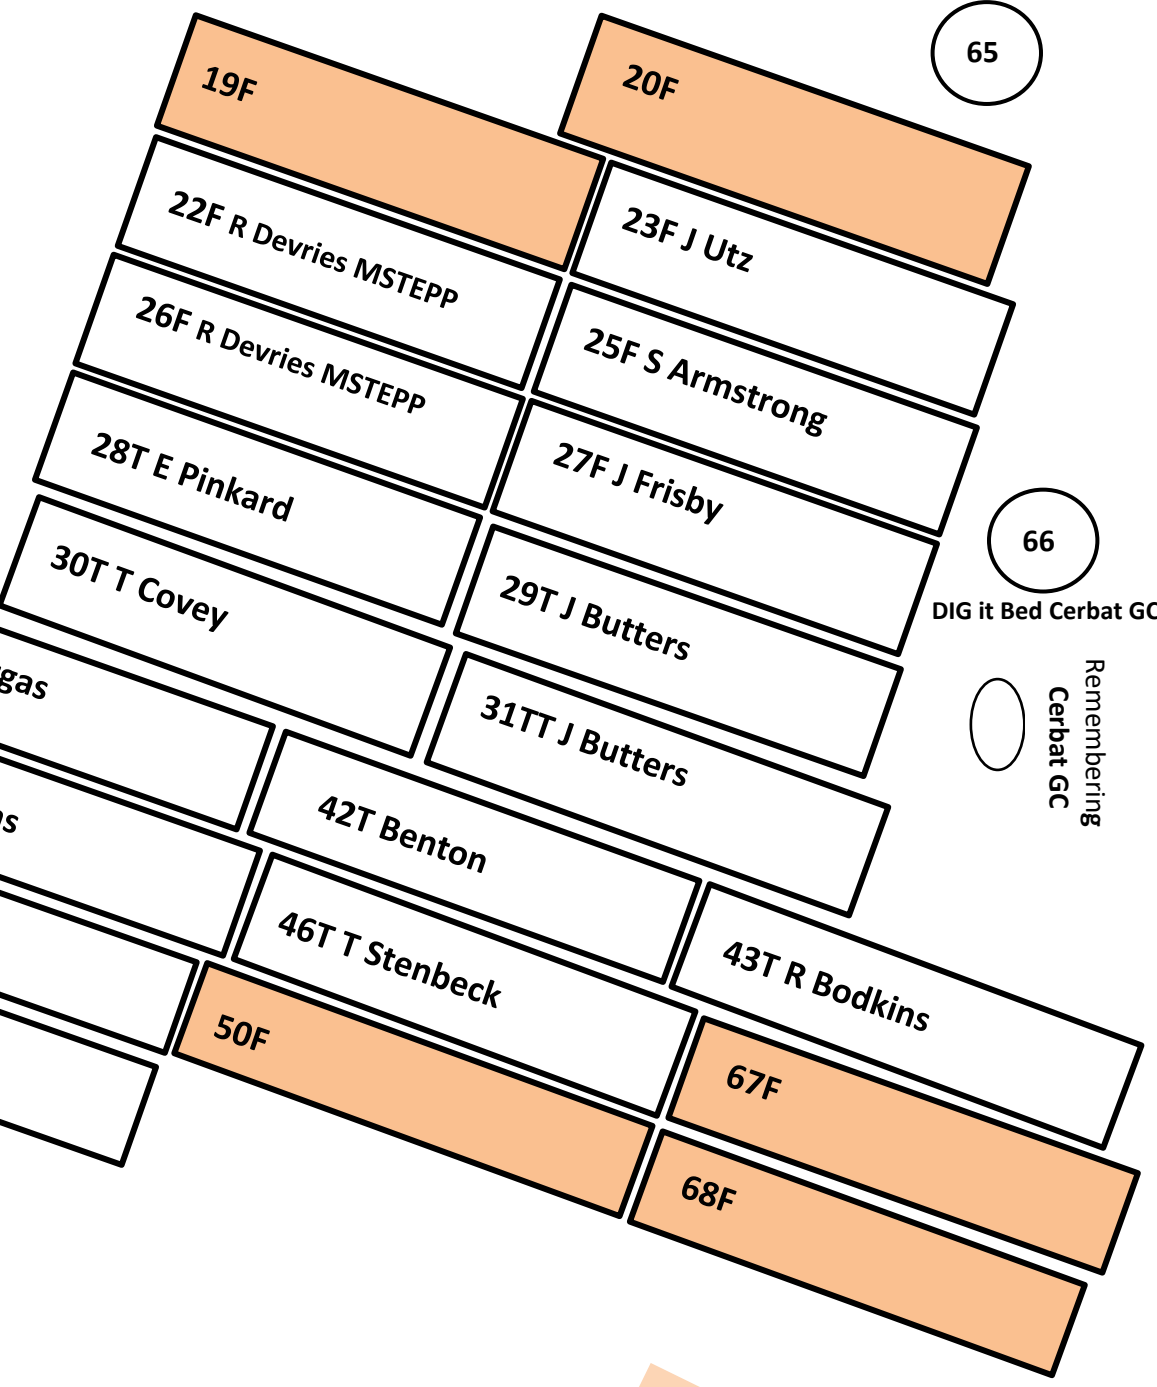

= Available beds

Entrance

Grape Vine

Available Beds at DIG it 2026

Not exactly to scale

62 Flowers Vacant

Grape Vine

Entrance

Monitor Shed

Standard Bed size is 5' wide x 16' long (outside measurements)
F=Flat
T=Tall
TT=Extra Tall
○=Culvert Bed

Pumpkin Patch

Children's Playhouse
Three Sisters Garden Don and Teresa

Children's Garden

Sitting Area

Outdoor Tools

Outdoor toilet

P I C N I C T A B L E S

Compost & Soil Piles