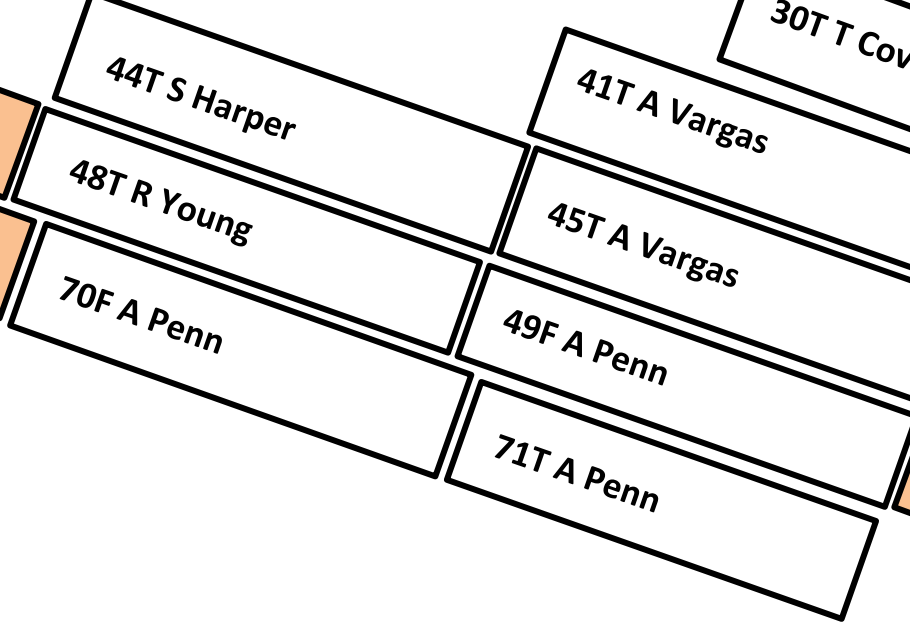

= Available beds

Entrance

Grape Vine

Available Beds at DIG it 2026

Not exactly to scale

62 Flowers Vacant

Grape Vine

Entrance

Monitor Shed

Standard Bed size is 5' wide x 16' long (outside measurements)
F=Flat
T=Tall
TT=Extra Tall
○=Culvert Bed

Pumpkin Patch

Children's Playhouse
Three Sisters Garden Don and Teresa

Children's Garden