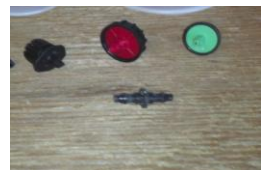

### Fight Cutworms with Plant collars

**Cutworm Damage**

1. *Plastic Cups*
2. *Earth Staples*
3. *Cutting knife*
4. *Sharp Object such as awl or ice pick*
5. *Optional: Spaghetti tube Poly tubing*
6. *Scissors*
7. *Optional: Drip emitters and Connectors*