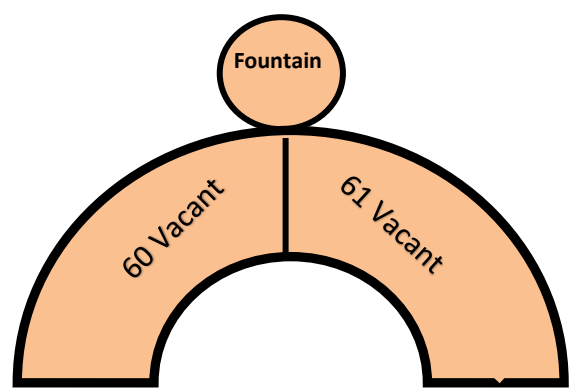

= Available beds

Entrance

Grape Vine

Available Beds at DIG it 2024

Not exactly to scale

62 Flowers Vacant

Grape Vine

Entrance

Monitor Shed

Standard Bed size is 5' wide x 16' long (outside measurements)
F=Flat
T=Tall
TT=Extra Tall
○=Culvert Bed

55 Handicapped
J Holden

56 Handicapped
L Chen

1TT E Briggs

7TT E Briggs

57F P Barlow

58F A Sitchon

59F

2T J Holden

3T J Holden

4T K Henderson

8F E Briggs

9T C Zumalt

10F S Ralph

14F c/o Tanner

15T C Toepfer

16F L Pickart